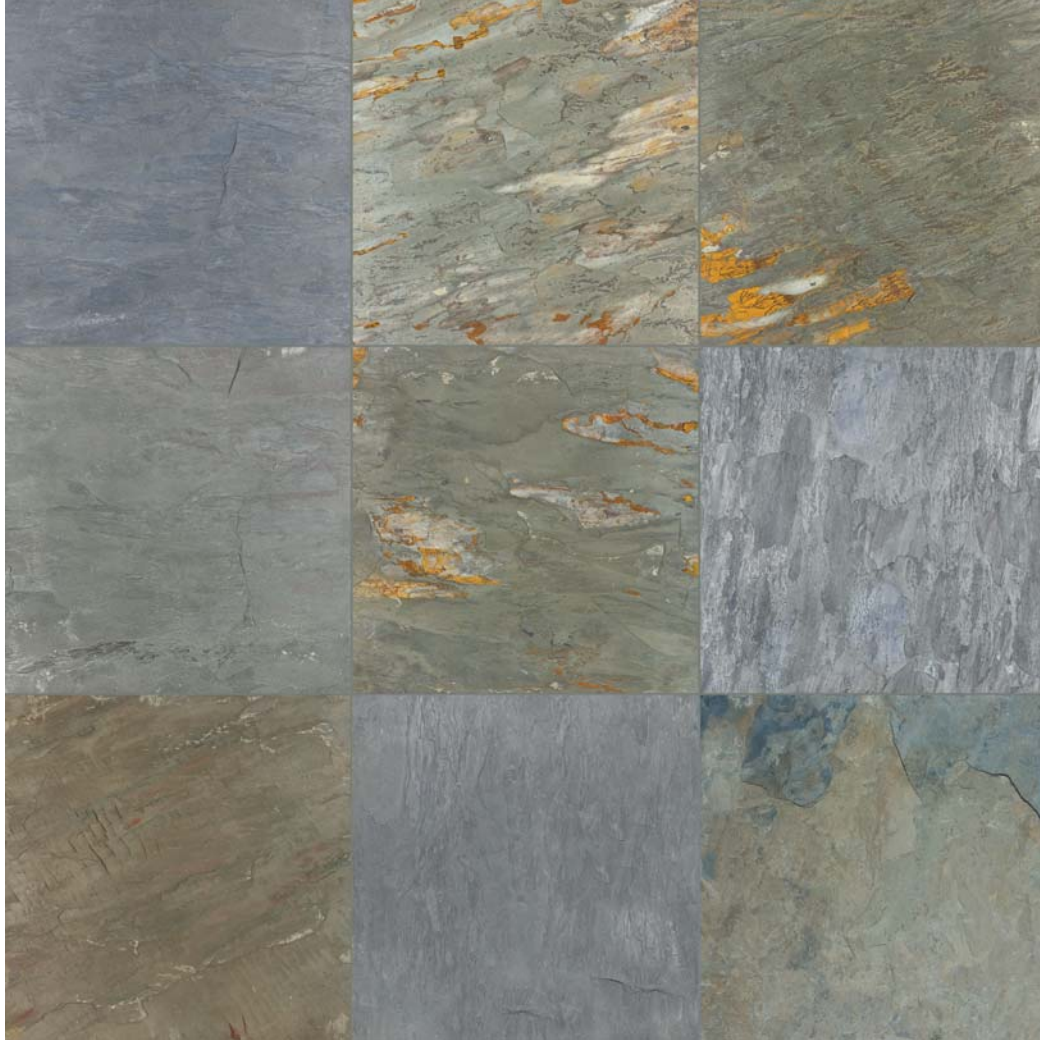

CALIFORNIA GOLD SLATE

8" x 16" CALIFORNIA GOLD NATURAL SLATE
71-509

8" x 8" CALIFORNIA GOLD NATURAL
SLATE 71-508

16" x 16" CALIFORNIA GOLD NATURAL SLATE
71-303

12" x 12" CALIFORNIA GOLD NATURAL SLATE
71-103

16" x 24" CALIFORNIA GOLD NATURAL SLATE
71-510

CALIFORNIA GOLD SLATE

12" x 12" CALIFORNIA GOLD NATURAL SLATE

PACKAGING INFORMATION

DESCRIPTION	ITEM CODE	LBS/BOX	PCS/BOX	SQFT/BOX	BOXES/SKID	SQFT/SKID
1" x 1" TUMBLED CALIFORNIA GOLD SLATE MOSAICS	76-001	23.85	5	5	99	495.00
1" x 2" TUMBLED CALIFORNIA GOLD SLATE BRICK MOSAICS	76-031	22.75	5	5	99	495.00
2" x 2" TUMBLED CALIFORNIA GOLD SLATE MOSAICS	76-061	21.65	5	5	99	495.00
2" x 4" TUMBLED CALIFORNIA GOLD SLATE BRICK MOSAICS	76-106	25.4	5	5	99	495.00
4" x 4" TUMBLED CALIFORNIA GOLD SLATE	71-002	30.35	50	5.56	60	333.60
12" x 12" CALIFORNIA GOLD NATURAL SLATE	71-103	55.69	10	10	48	480.00
8" x 8" CALIFORNIA GOLD NATURAL SLATE	71-508	49.79	16	7.12	54	384.48
8" x 16" CALIFORNIA GOLD NATURAL SLATE	71-509	43.31	8	7.12	54	384.48
16" x 24" CALIFORNIA GOLD NATURAL SLATE	71-510	73.14	4	10.68	36	384.48
16" x 16" CALIFORNIA GOLD SLATE	71-303	49.8	4	7.12	36	256.32
3/4" x 12" CALIFORNIA GOLD SLATE PENCIL MOLDING	77-057	40.82	56	N/A	36	2016 pcs.
1 5/8" x 12" CALIFORNIA GOLD SLATE CHAIR RAILS	77-052	47.46	42	N/A	N/A	N/A