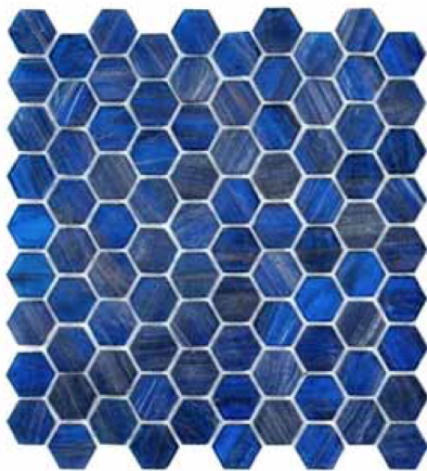

HEXAGONAL 3 x 3,5 cm · 1 3/16" x 1 3/8"

recycled glass

colors

HEX 280

HEX 242

HEX 216

HEX 239

HEX 218

HEX 260

HEXAGONAL 3 x 3,5 cm · 1 3/16" x 1 3/8"

recycled glass

HEX 222

HEX 282

HEX 270

HEX 236

28,4 cm · 1 1 3/16"