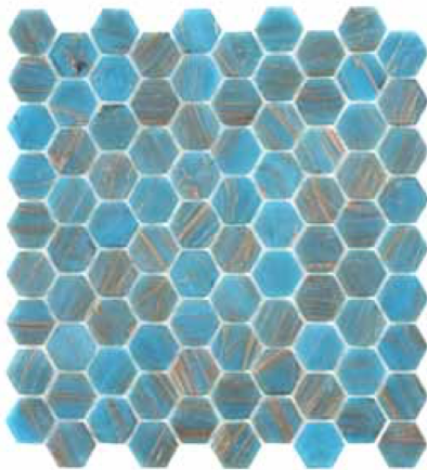

HEXAGONAL 3 x 3,5 cm · 1 3/16" x 1 3/8"

recycled glass

colors

HEX 280

HEX 242

HEX 216

HEX 239

HEX 218

HEX 260

HEXAGONAL 3 x 3,5 cm · 1 3/16" x 1 3/8"

recycled glass

HEX 222

HEX 282

HEX 270

HEX 236

28,4 cm · 1 1 3/16"