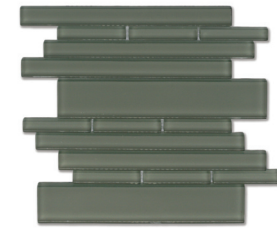

## PIANO GLASS

SIZE  
9-1/2" x 10-1/2"

PIECES PER CASE  
10

THICKNESS  
5/16"

WEIGHT PER PIECE  
3 lbs.

FINISH  
Polished

FORMAT  
Interlocking Mesh-Mounted Mosaic

APPLICATION  
Interior/Exterior  
Vertical Surfaces Only  
Wet/Dry

Concerto 9040

Symphony 9041

Tempo 9043

Sonata 9044

Rhythm 9045

Opus 9048

Melody 9049

Rhapsody 9050