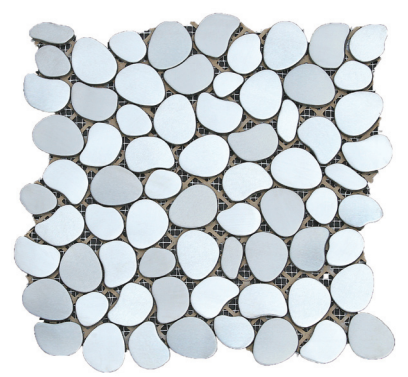

METAL FREEFORM

SIZE
11" x 11"

PIECES PER CASE
10

THICKNESS
1/4"

WEIGHT PER PIECE
2 lbs.

FINISHES
Brushed
Polished

FORMAT
Interlocking Mesh-Mounted Mosaic

APPLICATION
Interior/Exterior
Vertical Surfaces Only
Wet/Dry

Solar
Brushed 9001

Orbit
Brushed 9004

Astro
Brushed 9007

Aurora
Polished 9011

Umbra
Brushed 9010

Zenith
Polished 9005