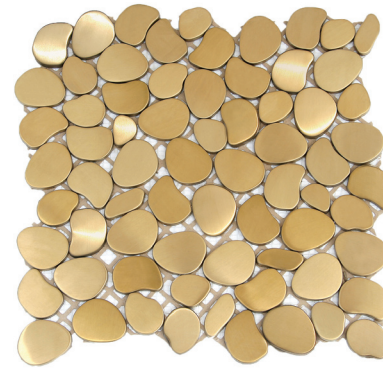

METAL FREEFORM

SIZE
11" x 11"

PIECES PER CASE
10

THICKNESS
1/4"

WEIGHT PER PIECE
2 lbs.

FINISHES
Brushed
Polished

FORMAT
Interlocking Mesh-Mounted Mosaic

APPLICATION
Interior/Exterior
Vertical Surfaces Only
Wet/Dry

Solar
Brushed 9001

Orbit
Brushed 9004

Astro
Brushed 9007

Aurora
Polished 9011

Umbra
Brushed 9010

Zenith
Polished 9005