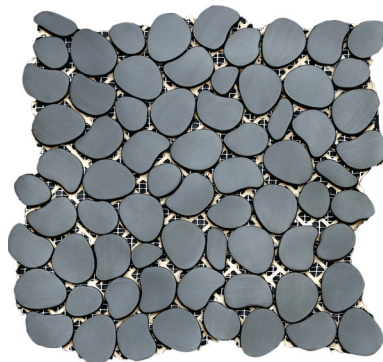

METAL FREEFORM

SIZE
11" x 11"

PIECES PER CASE
10

THICKNESS
1/4"

WEIGHT PER PIECE
2 lbs.

FINISHES
Brushed
Polished

FORMAT
Interlocking Mesh-Mounted Mosaic

APPLICATION
Interior/Exterior
Vertical Surfaces Only
Wet/Dry

Solar
Brushed 9001

Orbit
Brushed 9004

Astro
Brushed 9007

Aurora
Polished 9011

Umbra
Brushed 9010

Zenith
Polished 9005