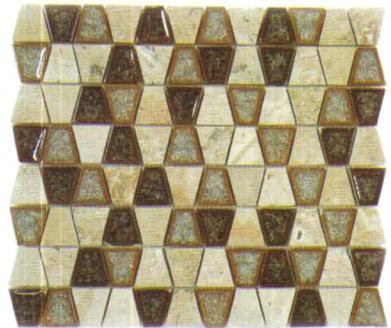

TRANQUIL TRAPEZOID

SERIES

BLENDS

TRAPEZOID

GLAZZIO

FORMERLY
MIRAGE
GLASS TILES

TS930
Tender Harbor

TS931
Soft Mushroom

TS932
Quiet Mahogany

TS933
Restful Sage

TS934
Desert Khakis

TS935
Middy Aubergine

TS936
Rocky Road

TS937
Native Tortoise

TS938
Horned Hazelnut

TECHNICAL DATA	Frost Resistant	Floors	Showers	Pools	Direct Sun Light	Heat Resistant
	✓	Light Residential	✓	x	✓	✓