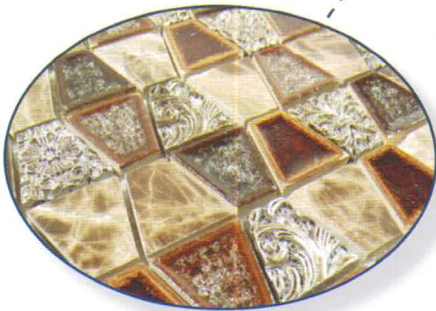

TRANQUIL TRAPEZOID

SERIES

BLENDS

TRAPEZOID

GLAZZIO

FORMERLY
MIRAGE
GLASS TILES

TS930
Tender Harbor

TS931
Soft Mushroom

TS932
Quiet Mahogany

TS933
Restful Sage

TS934
Desert Khakis

TS935
Middy Aubergine

TS936
Rocky Road

TS937
Native Tortoise

TS938
Horned Hazelnut

TECHNICAL DATA	Frost Resistant	Floors	Showers	Pools	Direct Sun Light	Heat Resistant
	✓	Light Residential	✓	x	✓	✓