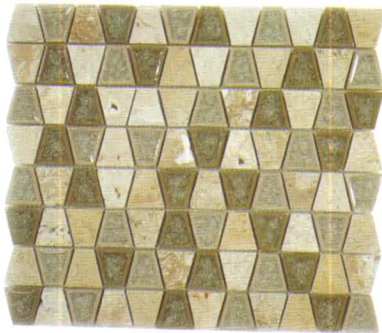

TRANQUIL TRAPEZOID

SERIES

BLENDS

TRAPEZOID

GLAZZIO

FORMERLY
MIRAGE
GLASS TILES

TS930
Tender Harbor

TS931
Soft Mushroom

TS932
Quiet Mahogany

TS933
Restful Sage

TS934
Desert Khakis

TS935
Middy Aubergine

TS936
Rocky Road

TS937
Native Tortoise

TS938
Horned Hazelnut

TECHNICAL DATA	Frost Resistant	Floors	Showers	Pools	Direct Sun Light	Heat Resistant
	✓	Light Residential	✓	x	✓	✓