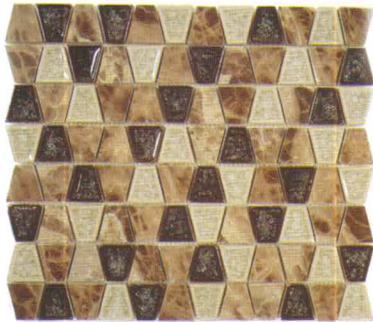

TRANQUIL TRAPEZOID

SERIES

BLENDS

TRAPEZOID

GLAZZIO

FORMERLY
MIRAGE
GLASS TILES

TS930
Tender Harbor

TS931
Soft Mushroom

TS932
Quiet Mahogany

TS933
Restful Sage

TS934
Desert Khakis

TS935
Middy Aubergine

TS936
Rocky Road

TS937
Native Tortoise

TS938
Horned Hazelnut

TECHNICAL DATA	Frost Resistant	Floors	Showers	Pools	Direct Sun Light	Heat Resistant
	✓	Light Residential	✓	x	✓	✓