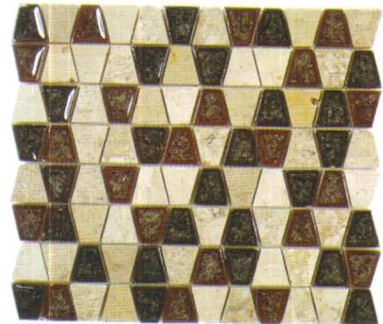

TRANQUIL TRAPEZOID

SERIES

BLENDS

TRAPEZOID

GLAZZIO

FORMERLY
MIRAGE
GLASS TILES

TS930
Tender Harbor

TS931
Soft Mushroom

TS932
Quiet Mahogany

TS933
Restful Sage

TS934
Desert Khakis

TS935
Middy Aubergine

TS936
Rocky Road

TS937
Native Tortoise

TS938
Horned Hazelnut

TECHNICAL DATA	Frost Resistant	Floors	Showers	Pools	Direct Sun Light	Heat Resistant
	✓	Light Residential	✓	x	✓	✓