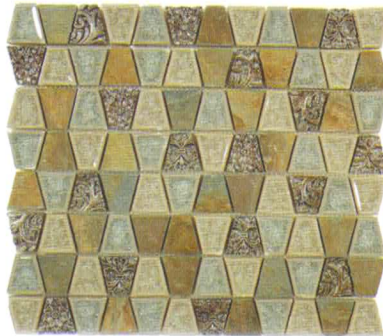

TRANQUIL TRAPEZOID

SERIES

BLENDS

TRAPEZOID

GLAZZIO

FORMERLY
MIRAGE
GLASS TILES

TS930
Tender Harbor

TS931
Soft Mushroom

TS932
Quiet Mahogany

TS933
Restful Sage

TS934
Desert Khakis

TS935
Middy Aubergine

TS936
Rocky Road

TS937
Native Tortoise

TS938
Horned Hazelnut

TECHNICAL DATA	Frost Resistant	Floors	Showers	Pools	Direct Sun Light	Heat Resistant
	✓	Light Residential	✓	x	✓	✓