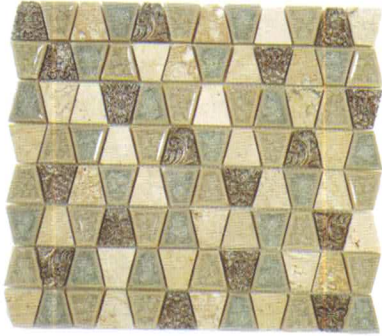

TRANQUIL TRAPEZOID

SERIES

BLENDS

TRAPEZOID

GLAZZIO

FORMERLY
MIRAGE
GLASS TILES

TS930
Tender Harbor

TS931
Soft Mushroom

TS932
Quiet Mahogany

TS933
Restful Sage

TS934
Desert Khakis

TS935
Middy Aubergine

TS936
Rocky Road

TS937
Native Tortoise

TS938
Horned Hazelnut

TECHNICAL DATA	Frost Resistant	Floors	Showers	Pools	Direct Sun Light	Heat Resistant
	✓	Light Residential	✓	x	✓	✓