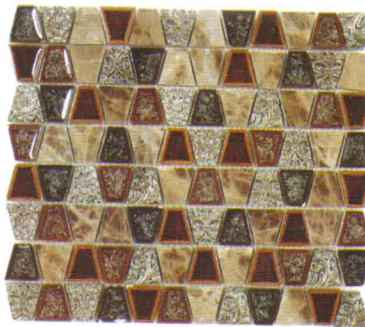

TRANQUIL TRAPEZOID

SERIES

BLENDS

TRAPEZOID

GLAZZIO

FORMERLY
MIRAGE
GLASS TILES

TS930
Tender Harbor

TS931
Soft Mushroom

TS932
Quiet Mahogany

TS933
Restful Sage

TS934
Desert Khakis

TS935
Middy Aubergine

TS936
Rocky Road

TS937
Native Tortoise

TS938
Horned Hazelnut

TECHNICAL DATA	Frost Resistant	Floors	Showers	Pools	Direct Sun Light	Heat Resistant
	✓	Light Residential	✓	x	✓	✓