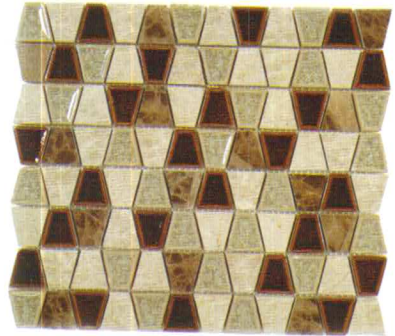

TRANQUIL TRAPEZOID

SERIES

BLENDS

TRAPEZOID

GLAZZIO

FORMERLY
MIRAGE
GLASS TILES

TS930
Tender Harbor

TS931
Soft Mushroom

TS932
Quiet Mahogany

TS933
Restful Sage

TS934
Desert Khakis

TS935
Middy Aubergine

TS936
Rocky Road

TS937
Native Tortoise

TS938
Horned Hazelnut

TECHNICAL DATA	Frost Resistant	Floors	Showers	Pools	Direct Sun Light	Heat Resistant
	✓	Light Residential	✓	x	✓	✓