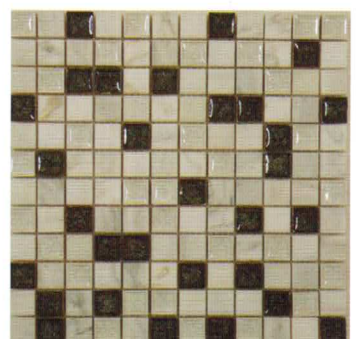

TS912
Crossword

TECHNICAL
DATA

Frost Resistant	Floors	Showers	Pools	Direct Sun Light	Heat Resistant
✓	Light Residential	✓	x	✓	✓