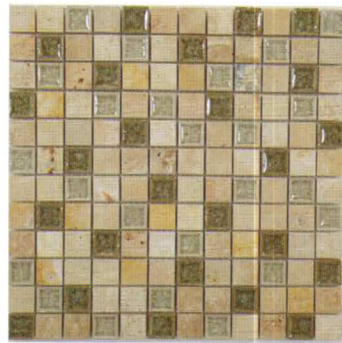

TRANQUIL

SERIES

BLENDS

1" x 1"

GLAZZIO TILES

FORMERLY
MIRAGE
GLASS TILES

TS901
Coffee & Cream

TS902
Bluegreen Wash

TS903
Olive Grove

TS904
Slate Patio

TS905
Bamboo Deck

TS906
Methodical Grey

TS907
Honeycomb

TS908
Methodical Sand

TS909
Chocolate Blend

TS910
Rocky Beach