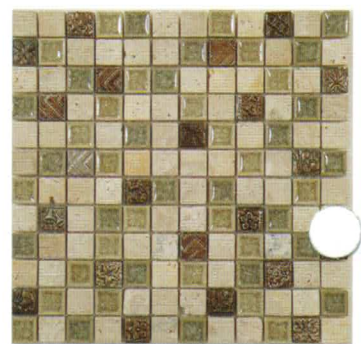

TRANQUIL

SERIES

BLENDS

1" x 1"

GLAZZIO TILES

FORMERLY
MIRAGE
GLASS TILES

TS901
Coffee & Cream

TS902
Bluegreen Wash

TS903
Olive Grove

TS904
Slate Patio

TS905
Bamboo Deck

TS906
Methodical Grey

TS907
Honeycomb

TS908
Methodical Sand

TS909
Chocolate Blend

TS910
Rocky Beach