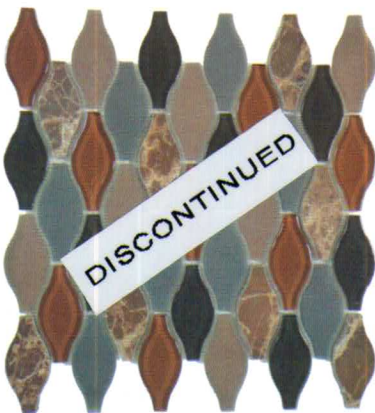

# GLAZZIO

TILES  
FORMERLY  
MIRAGE  
GLASS TILES

SGS71  
Norwegian Flock

SGS72  
Polar Grey

SGS73  
Copper Back

SGS74  
Golden Streak

SGS75  
Weathered Down

SGS76  
Mississippi Brown