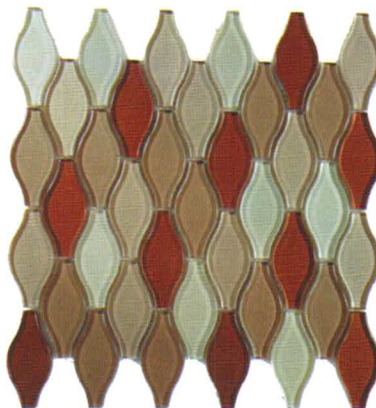

SGS78
Western Crest

TECHNICAL DATA

Frost Resistant	Floors	Showers	Pools	Direct Sun Light	Heat Resistant
✓	Light Residential	✓	✓	✓	✓

www.GlazzioTiles.com

718.336.2071