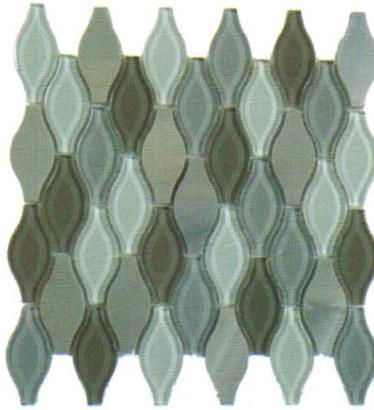

SEAGULL

SERIES

# BLENDS

UNIQUE SHAPE

# GLAZZIO

TILES  
FORMERLY  
MIRAGE  
GLASS TILES

SGS71  
Norwegian Flock

SGS72  
Polar Grey

SGS73  
Copper Back

SGS74  
Golden Streak

SGS75  
Weathered Down

SGS76  
Mississippi Brown