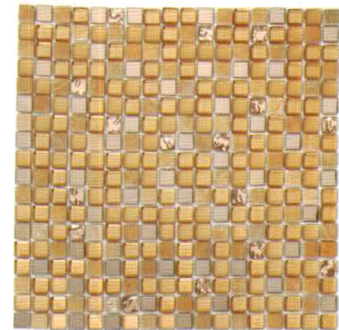

# BLENDS

5/8" x 5/8"

GLAZZIO TILES

FORMERLY  
MIRAGE  
GLASS TILES

OP01  
Flint Smoke

OP02  
Stone Harbor

OP03  
Silver Clouds

OP04  
Basket Weave

OP05  
White Sand

OP06  
Cocoa Sand

OP07  
Starry Night

OP08  
Toffee Crunch

OP09  
Antique Copper

OP10  
Blue Moss

OP11  
Ice Princess

TECHNICAL DATA