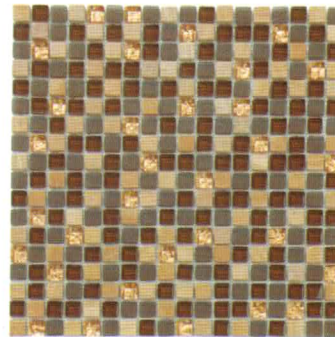

# BLENDS

5/8" x 5/8"

GLAZZIO TILES

FORMERLY  
MIRAGE  
GLASS TILES

OP01  
Flint Smoke

OP02  
Stone Harbor

OP03  
Silver Clouds

OP04  
Basket Weave

OP05  
White Sand

OP06  
Cocoa Sand

OP07  
Starry Night

OP08  
Toffee Crunch

OP09  
Antique Copper

OP10  
Blue Moss

OP11  
Ice Princess

TECHNICAL DATA