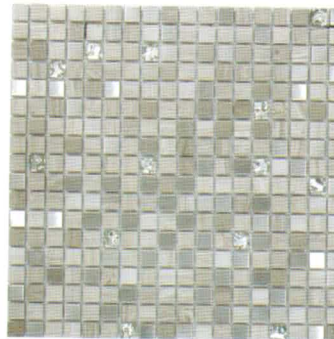

# BLENDS

5/8" x 5/8"

GLAZZIO TILES

FORMERLY  
MIRAGE  
GLASS TILES

OP01  
Flint Smoke

OP02  
Stone Harbor

OP03  
Silver Clouds

OP04  
Basket Weave

OP05  
White Sand

OP06  
Cocoa Sand

OP07  
Starry Night

OP08  
Toffee Crunch

OP09  
Antique Copper

OP10  
Blue Moss

OP11  
Ice Princess

TECHNICAL DATA