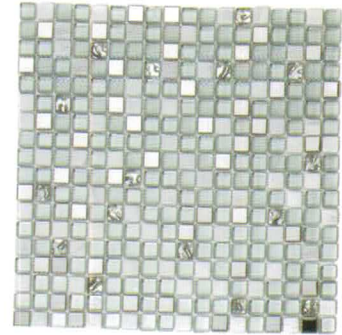

# BLENDS

5/8" x 5/8"

GLAZZIO TILES

FORMERLY  
MIRAGE  
GLASS TILES

OP01  
Flint Smoke

OP02  
Stone Harbor

OP03  
Silver Clouds

OP04  
Basket Weave

OP05  
White Sand

OP06  
Cocoa Sand

OP07  
Starry Night

OP08  
Toffee Crunch

OP09  
Antique Copper

OP10  
Blue Moss

OP11  
Ice Princess

TECHNICAL DATA