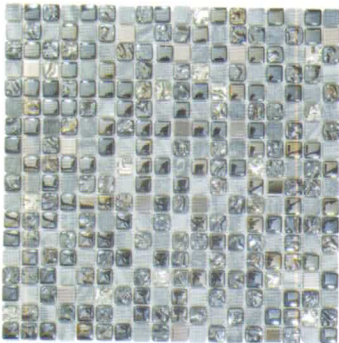

# BLENDS

5/8" x 5/8"

GLAZZIO TILES

FORMERLY  
MIRAGE  
GLASS TILES

OP01  
Flint Smoke

OP02  
Stone Harbor

OP03  
Silver Clouds

OP04  
Basket Weave

OP05  
White Sand

OP06  
Cocoa Sand

OP07  
Starry Night

OP08  
Toffee Crunch

OP09  
Antique Copper

OP10  
Blue Moss

OP11  
Ice Princess

TECHNICAL DATA