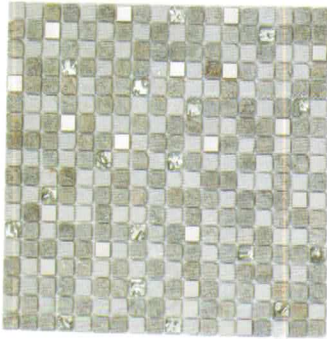

# BLENDS

5/8" x 5/8"

GLAZZIO TILES

FORMERLY  
MIRAGE  
GLASS TILES

OP01  
Flint Smoke

OP02  
Stone Harbor

OP03  
Silver Clouds

OP04  
Basket Weave

OP05  
White Sand

OP06  
Cocoa Sand

OP07  
Starry Night

OP08  
Toffee Crunch

OP09  
Antique Copper

OP10  
Blue Moss

OP11  
Ice Princess

TECHNICAL DATA