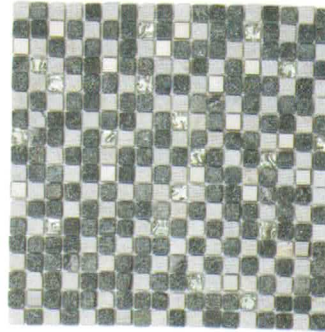

# BLENDS

5/8" x 5/8"

GLAZZIO TILES

FORMERLY  
MIRAGE  
GLASS TILES

OP01  
Flint Smoke

OP02  
Stone Harbor

OP03  
Silver Clouds

OP04  
Basket Weave

OP05  
White Sand

OP06  
Cocoa Sand

OP07  
Starry Night

OP08  
Toffee Crunch

OP09  
Antique Copper

OP10  
Blue Moss

OP11  
Ice Princess

TECHNICAL DATA