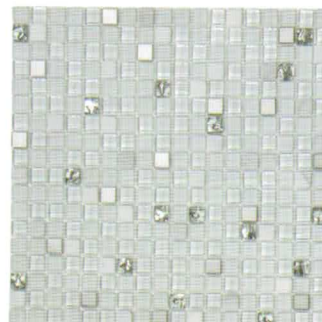

# BLENDS

5/8" x 5/8"

GLAZZIO TILES

FORMERLY  
MIRAGE  
GLASS TILES

OP01  
Flint Smoke

OP02  
Stone Harbor

OP03  
Silver Clouds

OP04  
Basket Weave

OP05  
White Sand

OP06  
Cocoa Sand

OP07  
Starry Night

OP08  
Toffee Crunch

OP09  
Antique Copper

OP10  
Blue Moss

OP11  
Ice Princess

TECHNICAL DATA