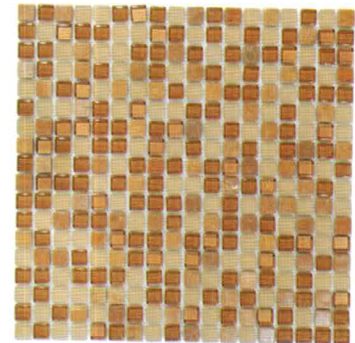

# BLENDS

5/8" x 5/8"

GLAZZIO TILES

FORMERLY  
MIRAGE  
GLASS TILES

OP01  
Flint Smoke

OP02  
Stone Harbor

OP03  
Silver Clouds

OP04  
Basket Weave

OP05  
White Sand

OP06  
Cocoa Sand

OP07  
Starry Night

OP08  
Toffee Crunch

OP09  
Antique Copper

OP10  
Blue Moss

OP11  
Ice Princess

TECHNICAL DATA