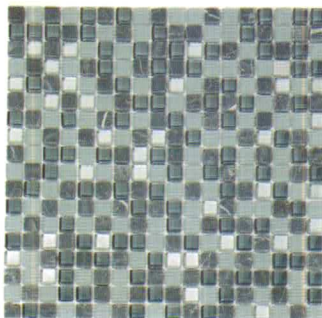

# BLENDS

5/8" x 5/8"

GLAZZIO TILES

FORMERLY  
MIRAGE  
GLASS TILES

OP01  
Flint Smoke

OP02  
Stone Harbor

OP03  
Silver Clouds

OP04  
Basket Weave

OP05  
White Sand

OP06  
Cocoa Sand

OP07  
Starry Night

OP08  
Toffee Crunch

OP09  
Antique Copper

OP10  
Blue Moss

OP11  
Ice Princess

TECHNICAL DATA