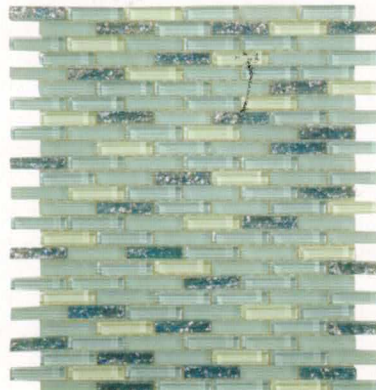

JEWEL

SERIES

BLENDS

3/8" x 1 5/8"

GLAZZIO TILES

FORMERLY
MIRAGE
GLASS TILES

J-600
Hematite Delight

J-601
Moonstone Glitter

J-602
Sandstone Froth

J-603
White Diamond

J-604
Aqua Marine

J-605
Sky Topaz

J-606
Amber Strips

TECHNICAL DATA	Frost Resistant	Floors	Showers	Pools	Direct Sun Light	Heat Resistant
	✓	Light Residential	✓	✓	✓	✓