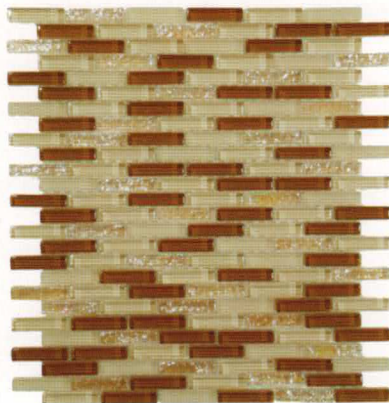

JEWEL

SERIES

BLENDS

3/8" x 1 5/8"

GLAZZIO TILES

FORMERLY
MIRAGE
GLASS TILES

J-600
Hematite Delight

J-601
Moonstone Glitter

J-602
Sandstone Froth

J-603
White Diamond

J-604
Aqua Marine

J-605
Sky Topaz

J-606
Amber Strips

TECHNICAL DATA	Frost Resistant	Floors	Showers	Pools	Direct Sun Light	Heat Resistant
	✓	Light Residential	✓	✓	✓	✓