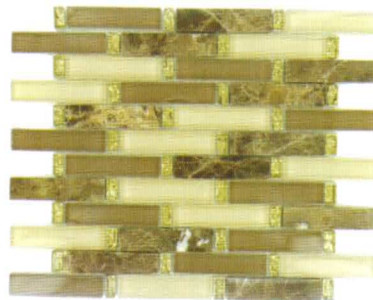

INTERLACE

SERIES

BLENDS

1" x 3" BRICK

GLAZZIO TILES

FORMERLY
MIRAGE
GLASS TILES

INT251
Herbal Garden

INT252
Milestone

INT253
Promenade

INT254
Ice Basket

INT255
Crunched Walnut

INT256
Peach Field

INT257
Waterscape

TECHNICAL
DATA

Frost Resistant	Floors	Showers	Pools	Direct Sun Light	Heat Resistant
✓	Light Residential	✓	✓	✓	✓