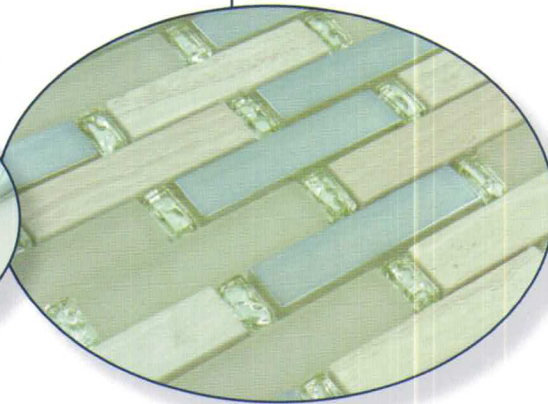

INTERLACE

SERIES

BLENDS

1" x 3" BRICK

GLAZZIO TILES

FORMERLY
MIRAGE
GLASS TILES

INT251
Herbal Garden

INT252
Milestone

INT253
Promenade

INT254
Ice Basket

INT255
Crunched Walnut

INT256
Peach Field

INT257
Waterscape

TECHNICAL
DATA

Frost Resistant	Floors	Showers	Pools	Direct Sun Light	Heat Resistant
✓	Light Residential	✓	✓	✓	✓