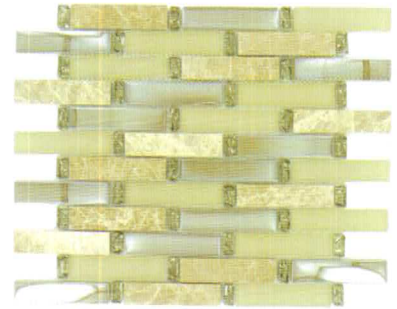

INTERLACE

SERIES

BLENDS

1" x 3" BRICK

GLAZZIO TILES

FORMERLY
MIRAGE
GLASS TILES

INT251
Herbal Garden

INT252
Milestone

INT253
Promenade

INT254
Ice Basket

INT255
Crunched Walnut

INT256
Peach Field

INT257
Waterscape

TECHNICAL
DATA

Frost Resistant	Floors	Showers	Pools	Direct Sun Light	Heat Resistant
✓	Light Residential	✓	✓	✓	✓