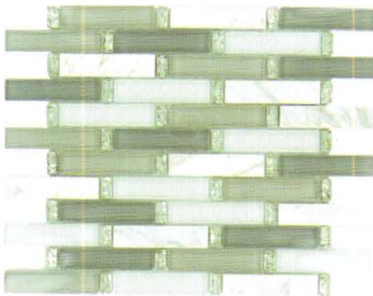

INTERLACE

SERIES

BLENDS

1" x 3" BRICK

GLAZZIO TILES

FORMERLY
MIRAGE
GLASS TILES

INT251
Herbal Garden

INT252
Milestone

INT253
Promenade

INT254
Ice Basket

INT255
Crunched Walnut

INT256
Peach Field

INT257
Waterscape

TECHNICAL
DATA

Frost Resistant	Floors	Showers	Pools	Direct Sun Light	Heat Resistant
✓	Light Residential	✓	✓	✓	✓