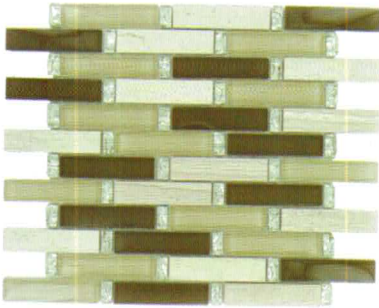

INTERLACE

SERIES

BLENDS

1" x 3" BRICK

GLAZZIO TILES

FORMERLY
MIRAGE
GLASS TILES

INT251
Herbal Garden

INT252
Milestone

INT253
Promenade

INT254
Ice Basket

INT255
Crunched Walnut

INT256
Peach Field

INT257
Waterscape

TECHNICAL
DATA

Frost Resistant	Floors	Showers	Pools	Direct Sun Light	Heat Resistant
✓	Light Residential	✓	✓	✓	✓