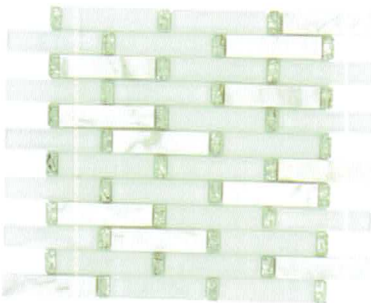

INTERLACE

SERIES

BLENDS

1" x 3" BRICK

GLAZZIO TILES

FORMERLY
MIRAGE
GLASS TILES

INT251
Herbal Garden

INT252
Milestone

INT253
Promenade

INT254
Ice Basket

INT255
Crunched Walnut

INT256
Peach Field

INT257
Waterscape

TECHNICAL
DATA

Frost Resistant	Floors	Showers	Pools	Direct Sun Light	Heat Resistant
✓	Light Residential	✓	✓	✓	✓