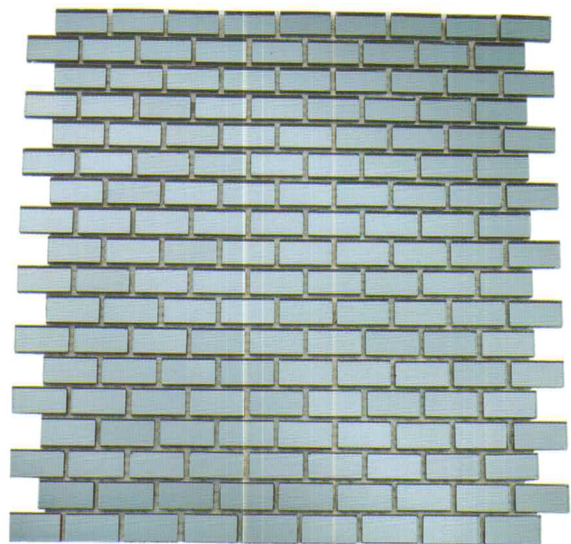

IMAGE SERIES

IM01
Bronze

IM02
Champagne

IM03
Silver

IM04
Dusk

TECHNICAL DATA	Frost Resistant	Floors	Showers	Pools	Direct Sun Light	Heat Resistant
	✓	Light Residential	Walls Only	Walls Only	✓	✓