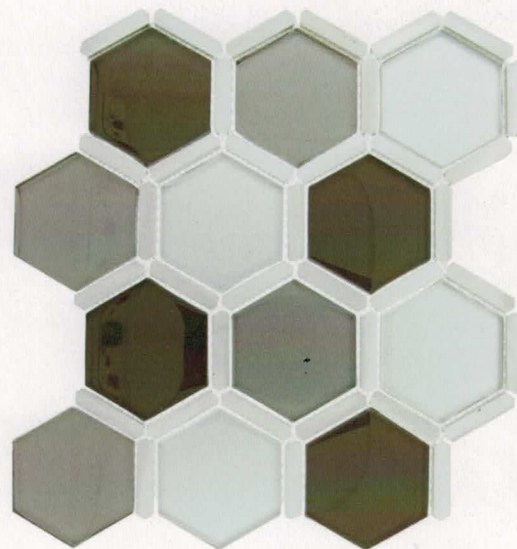

HONEYCOMB

SERIES

BLENDS

HEXAGON

GLAZZIO TILES

FORMERLY
MIRAGE
GLASS TILES

HS-161
Island Marina

HS-162
Young Fawn

HS-163
Water Chestnut

HS-164
Tufted Shade

TECHNICAL DATA	Frost Resistant	Floors	Showers	Pools	Direct Sun Light	Heat Resistant
	✓	Light Residential	✓	✓	✓	✓