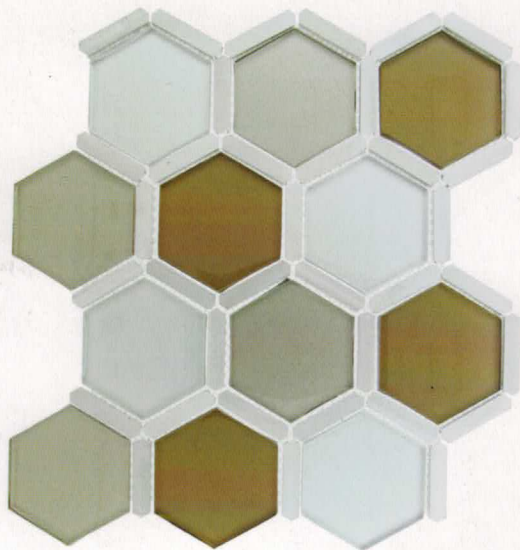

HONEYCOMB

SERIES

BLENDS

HEXAGON

GLAZZIO TILES

FORMERLY
MIRAGE
GLASS TILES

HS-161
Island Marina

HS-162
Young Fawn

HS-163
Water Chestnut

HS-164
Tufted Shade

TECHNICAL DATA	Frost Resistant	Floors	Showers	Pools	Direct Sun Light	Heat Resistant
	✓	Light Residential	✓	✓	✓	✓