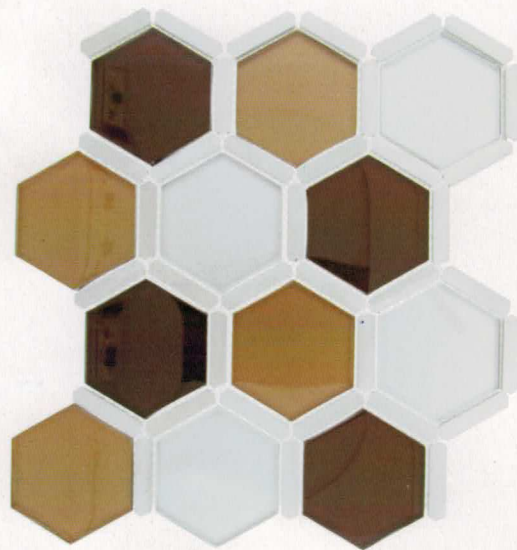

HONEYCOMB

SERIES

BLENDS

HEXAGON

GLAZZIO TILES

FORMERLY
MIRAGE
GLASS TILES

HS-161
Island Marina

HS-162
Young Fawn

HS-163
Water Chestnut

HS-164
Tufted Shade

TECHNICAL DATA	Frost Resistant	Floors	Showers	Pools	Direct Sun Light	Heat Resistant
	✓	Light Residential	✓	✓	✓	✓