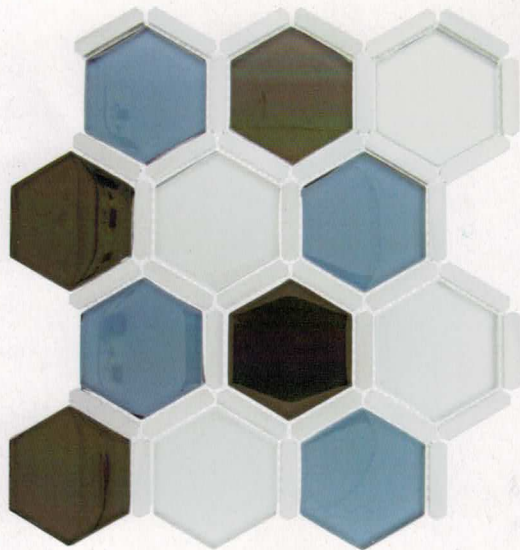

HONEYCOMB

SERIES

BLENDS

HEXAGON

GLAZZIO TILES

FORMERLY
MIRAGE
GLASS TILES

HS-161
Island Marina

HS-162
Young Fawn

HS-163
Water Chestnut

HS-164
Tufted Shade

TECHNICAL DATA	Frost Resistant	Floors	Showers	Pools	Direct Sun Light	Heat Resistant
	✓	Light Residential	✓	✓	✓	✓