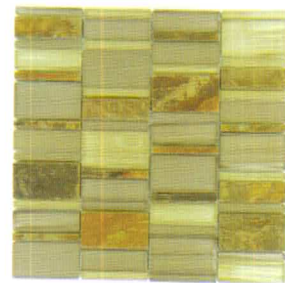

# CORRUGATED SCAPES

SERIES

# BLENDS

STACKED

GLAZZIO TILES

FORMERLY  
MIRAGE  
GLASS TILES

CSS120  
Olivine Shell

CSS121  
Arctic Plateau

CSS122  
Cocoa Forest

CSS123  
Mustard Field

CSS124  
Alhambra Palette

CSS125  
Urban Pollen

CSS126  
Ebony Cliff

CSS127  
Pepper Stalk

CSS128  
Dusky Scenery

CSS129  
Ginger Clove

**TECHNICAL DATA**

CSS121-CSS123, CSS128