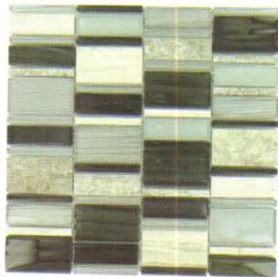

# CORRUGATED SCAPES

SERIES

# BLENDS

STACKED

GLAZZIO TILES

FORMERLY  
MIRAGE  
GLASS TILES

CSS120  
Olivine Shell

CSS121  
Arctic Plateau

CSS122  
Cocoa Forest

CSS123  
Mustard Field

CSS124  
Alhambra Palette

CSS125  
Urban Pollen

CSS126  
Ebony Cliff

CSS127  
Pepper Stalk

CSS128  
Dusky Scenery

CSS129  
Ginger Clove

**TECHNICAL DATA**

CSS121-CSS123, CSS128