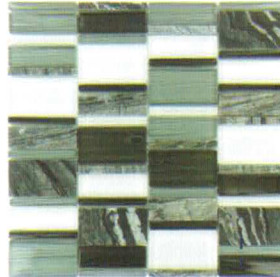

# CORRUGATED SCAPES

SERIES

# BLENDS

STACKED

GLAZZIO TILES

FORMERLY  
MIRAGE  
GLASS TILES

CSS120  
Olivine Shell

CSS121  
Arctic Plateau

CSS122  
Cocoa Forest

CSS123  
Mustard Field

CSS124  
Alhambra Palette

CSS125  
Urban Pollen

CSS126  
Ebony Cliff

CSS127  
Pepper Stalk

CSS128  
Dusky Scenery

CSS129  
Ginger Clove

**TECHNICAL DATA**

CSS121-CSS123, CSS128