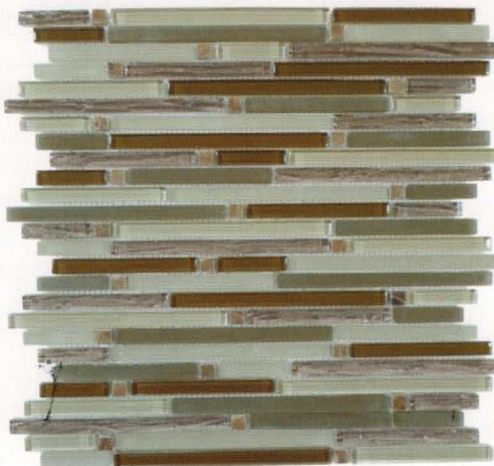

BRUSH STROKE

SERIES

BSS-401
CHARCOAL VALLEY

BSS-402
OLIVE LEAF

BSS-403
HARVEST STALKS

BSS-404
PUEBLO CLAY

TECHNICAL DATA	Frost Resistant	Floors	Showers	Pools	Direct Sun Light	Heat Resistant
	✓	Light Residential	✓	✓	✓	✓