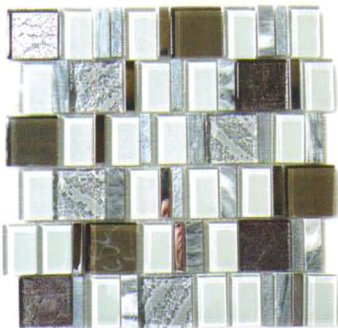

ACADEMIA

SERIES

BLENDS

RANDOM
OFFSET

GLAZZIO TILES

FORMERLY
MIRAGE
GLASS TILES

AS71
Architects Clay

AS72
Aviation Mint

AS73
Oceanic Cerulean

AS74
Cultural Sienna

AS75
African Safari

AS76
Astronomers Light

AS77
Evolution Grey

TECHNICAL
DATA

Frost Resistant	Floors	Showers	Pools	Direct Sun Light	Heat Resistant
✓	Light Residential	x	x	✓	✓