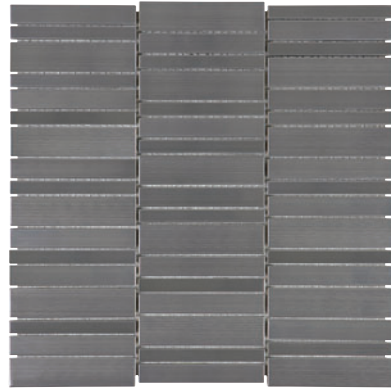

## PASHA STAINLESS STEEL MOSAICS

STAINLESS STEEL RANDOM STRIP MOSAICS  
79-159

STAINLESS STEEL RANDOM STACKED MOSAICS  
79-158

2" x 6" STAINLESS STEEL BRICK MOSAICS  
79-155

1" x 4" STAINLESS STEEL BRICK MOSAICS  
79-154