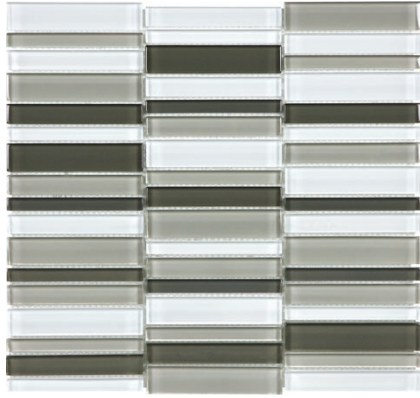

ELEMENT SMOKE RANDOM STRIP GLASS MOSAICS  
35-059

ELEMENT CARBON RANDOM STRIP GLASS MOSAICS  
35-060

2" x 6" ELEMENT SMOKE GLASS BRICK MOSAICS  
35-039

2" x 6" ELEMENT CARBON GLASS BRICK MOSAICS  
35-040

## BLISS – ELEMENT GLASS TILE

ELEMENT MINERAL BLEND STRAIGHT STACKED GLASS MOSAICS  
35-065

ELEMENT NATURAL BLEND STRAIGHT STACKED GLASS MOSAICS  
35-066

ELEMENT MINERAL BLEND RANDOM STRIP GLASS MOSAICS  
35-063