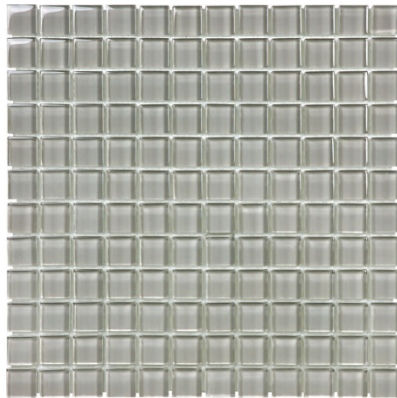

BLISS – ELEMENT GLASS TILE

1" x 1" ELEMENT SMOKE GLASS MOSAICS
35-053