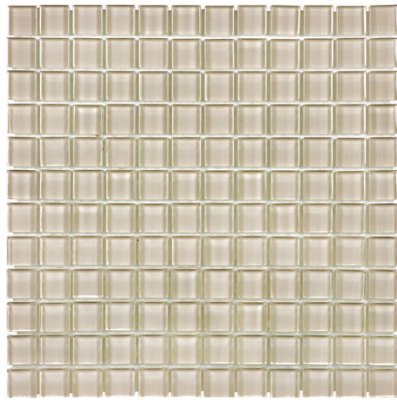

BLISS – ELEMENT GLASS TILE

## BLISS – ELEMENT GLASS TILE

3" x 12" ELEMENT ICE GLASS TILE  
38-000

3" x 12" ELEMENT SAND GLASS TILE  
38-005

1" x 1" ELEMENT ICE GLASS MOSAICS  
35-051

1" x 1" ELEMENT SAND GLASS MOSAICS  
35-056

ELEMENT ICE RANDOM STRIP GLASS MOSAICS  
35-057

ELEMENT SAND RANDOM STRIP GLASS MOSAICS  
35-062

2" x 6" ELEMENT ICE GLASS BRICK MOSAICS  
35-037

2" x 6" ELEMENT SAND GLASS BRICK MOSAICS  
35-042

## BLISS – ELEMENT GLASS TILE

3" x 12" ELEMENT EARTH GLASS TILE  
38-004

3" x 12" ELEMENT MIST GLASS TILE  
38-001

1" x 1" ELEMENT EARTH GLASS MOSAICS  
35-055

1" x 1" ELEMENT MIST GLASS MOSAICS  
35-052

ELEMENT EARTH RANDOM STRIP GLASS MOSAICS  
35-061