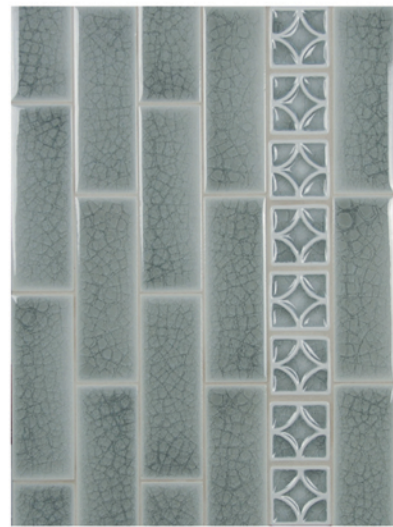

deco collection shown in cristal ombre

cristal glaze collection shown in 3x6 square edge field

FREMONT COLLECTION

link tranquille 12x18

era ombre 12x18

Contact us for more information on the Fremont Collection Concept Boards for display.

half bars dune 12x18

verge coco 12x18

picadilly marina 13x18