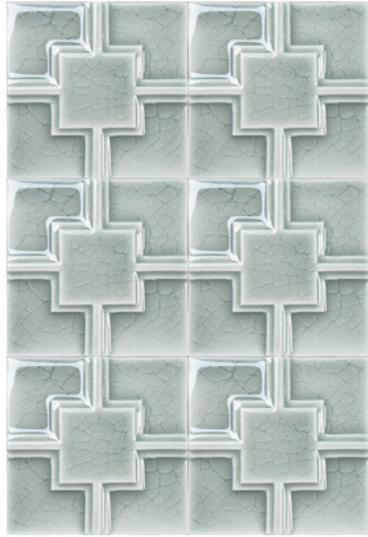

FREMONT COLLECTION

link tranquille 12x18