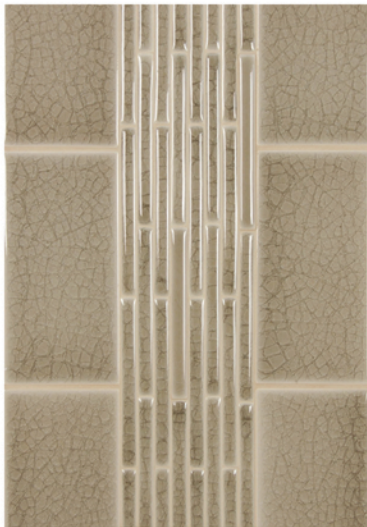

deco collection shown in cristal ombre

cristal glaze collection shown in 3x6 square edge field

FREMONT COLLECTION

link tranquille 12x18

era ombre 12x18

Contact us for more information on the Fremont Collection Concept Boards for display.

half bars dune 12x18

verge coco 12x18

picadilly marina 13x18