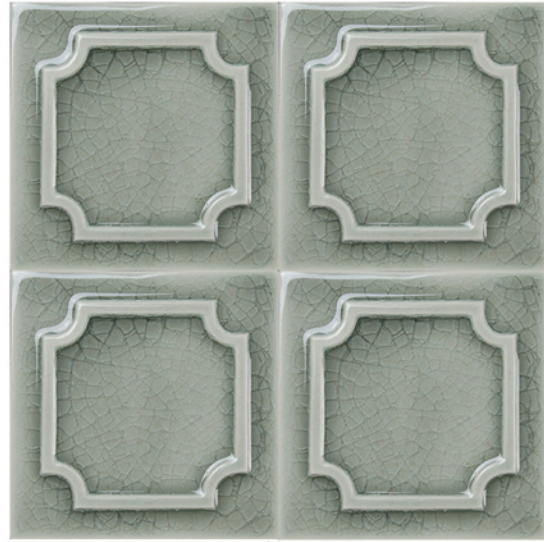

1-3/4 x 8-1/2 x 1
semi

2 x 2-1/2 x 1
semi frame

5-1/4 x 8-1/2 x 1
vista

molding collection shown in cristal ombre

The Fremont collection offers options for every room with a wide range of handglazed field sizes and select molding options (limited due to the nature of cristal glazes). Field sizes are sold by the square foot and moldings are sold by the piece. All sizes listed are nominal and not intended to be modular. To see more field options please view our website www.statusceramics.com

4 x 4 x 3/8

3 x 6 x 3/8

4 x 8 x 3/8

2 x 2 x 3/8

2-1/8 x 4-1/4 x 3/8

2 x 6 x 3/8

2-3/8 x 8-3/8 x 3/8

field collection shown in square edge cristal ombre

All field shapes are shown in square edge (s/e)

Cover page Era deco in Ombre- Cristal Glaze

FREMONT COLLECTION

link deco 6x6

era deco 6x6

mode deco 4x4

verge deco 2 x 4-1/4

melba 2x2

picadilly 2x2

neo deco 4x4

The revival of classic colors in translucent cristal glazes mingled with contemporary lines enables the Fremont Collection to fit seamlessly into any design. The perfect dose of detail found in each piece allows the collection to stand well on its own, or as a subtle complement to an existing style.