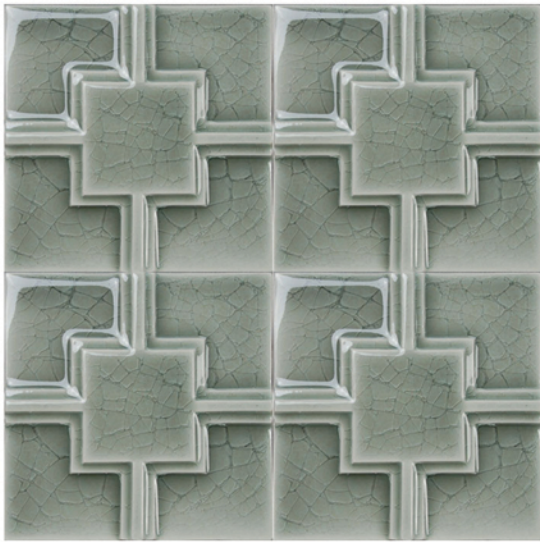

1-3/4 x 8-1/2 x 1
semi

2 x 2-1/2 x 1
semi frame

5-1/4 x 8-1/2 x 1
vista

molding collection shown in cristal ombre

The Fremont collection offers options for every room with a wide range of handglazed field sizes and select molding options (limited due to the nature of cristal glazes). Field sizes are sold by the square foot and moldings are sold by the piece. All sizes listed are nominal and not intended to be modular. To see more field options please view our website www.statusceramics.com

4 x 4 x 3/8

3 x 6 x 3/8

4 x 8 x 3/8

2 x 2 x 3/8

2-1/8 x 4-1/4 x 3/8

2 x 6 x 3/8

2-3/8 x 8-3/8 x 3/8

field collection shown in square edge cristal ombre

All field shapes are shown in square edge (s/e)

Cover page Era deco in Ombre- Cristal Glaze

FREMONT COLLECTION

link deco 6x6

era deco 6x6

mode deco 4x4

verge deco 2 x 4-1/4

melba 2x2

picadilly 2x2

neo deco 4x4

The revival of classic colors in translucent cristal glazes mingled with contemporary lines enables the Fremont Collection to fit seamlessly into any design. The perfect dose of detail found in each piece allows the collection to stand well on its own, or as a subtle complement to an existing style.