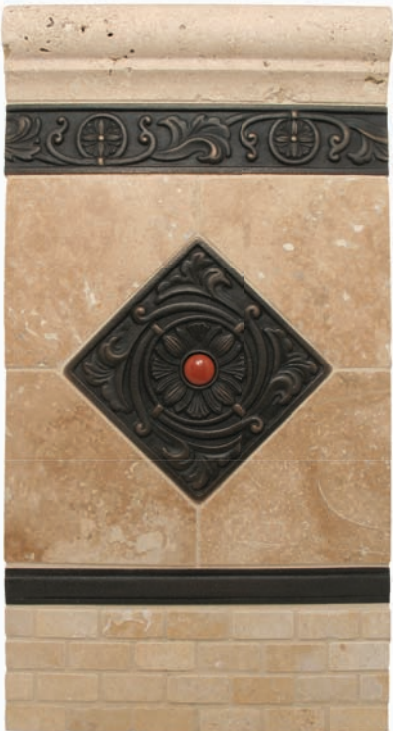

Oil Rubbed Bronze Montrose and Delta with Ivory Cream, Light Walnut and Jerusalem Gold Stone