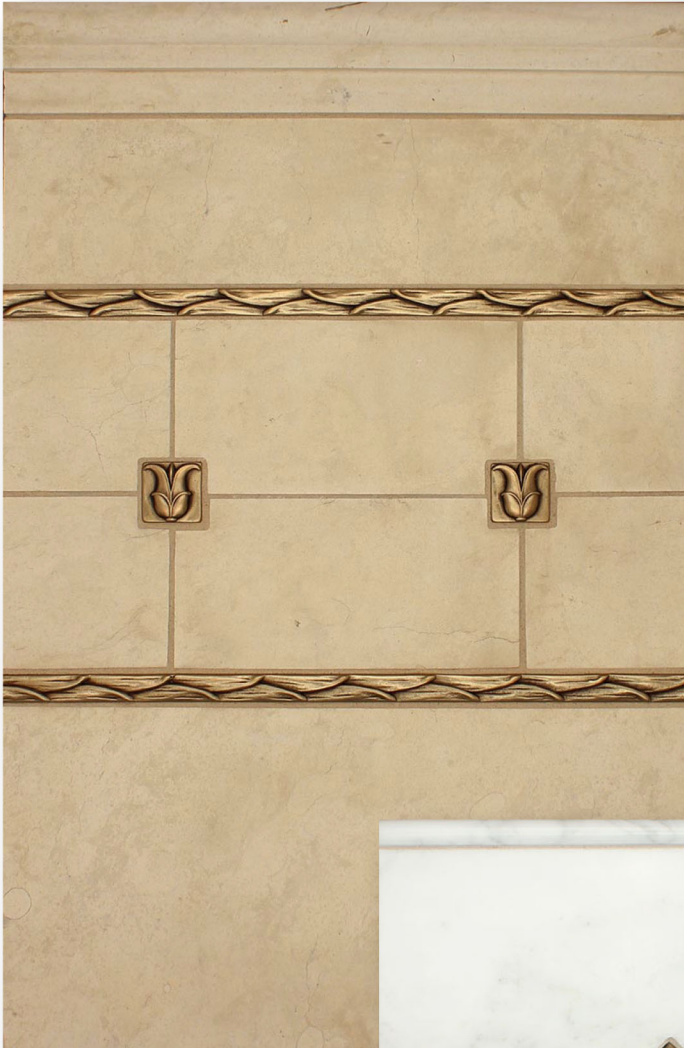

## Solid Bronze Liners 12 inch lengths

Gleaming ribbons of lustrous bronze add light, texture, and design to tile or stone installations.

For floors, walls, wet or dry, interior or exterior.

In 5 finishes, shown on reverse.